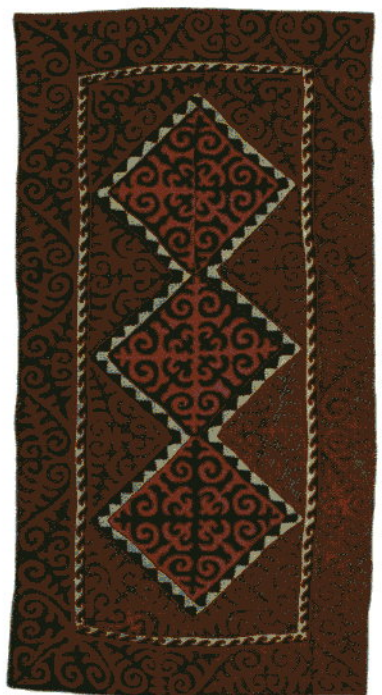

antennae roundup

1 Lamps (from left: 'PA-1-S'; 'PA-2-S'; 'PA-3-S'), from £380 each, Biden Designs. 2 'Natura' tieback, £28, Wemyss Houlès. 3 'Rug 572', £3,300, Felt. 4 'F2-029P' adjustable swivel floor lamp, £868.09; shade, £133; both Besselink & Jones. 5 Argentinian rocking chair, £525, Otumpa Gallery. 6 Double-level chest, by Marcel Maison, £6,800, Artmosphere. 7 Galvanised water-tank coffee table, £650, Antiques by Design. 8 'Beehive' bone door handles, from £14 each, Chloe Alberry. Prices include VAT. For suppliers' details see Address Book ▷