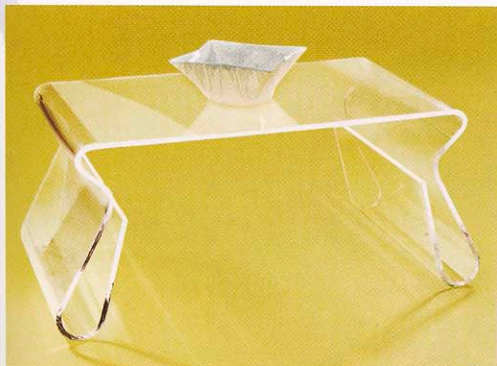

1

pulse DIRECTIONS

2

3

4

5

6

7

1 In collaboration with **Pressalit**, **Dansani** has added vibrant high-gloss colours to its new sanitary range (www.dansani.co.uk). 2 **Felt's** wool rugs have a tough flattened felt base, hand-sewn with geometric surface patterns (www.feltrugs.co.uk). 3 The Oslo bench-style radiator by **Aestus** is available in oak or wenge wood and chrome, with a chrome or coloured base (www.aestus.co.uk). 4 This Empire linen shade with hand-woven leather base is part of **Linwood's** new Home collection (www.linwoodfabric.com). 5 The Magino coffee table by **U+** is in durable thick acrylic (www.umbra.com). 6 **Bisazza** has launched a new decorative mosaic collection, including Rings Oro Bianco, pictured (www.bisazza.com). 7 **Gareth Neal Furniture** has merged the figure of a Queen Anne-style table with a contemporary walnut exterior for the Symbiosis table (www.garethnealfurniture.co.uk).